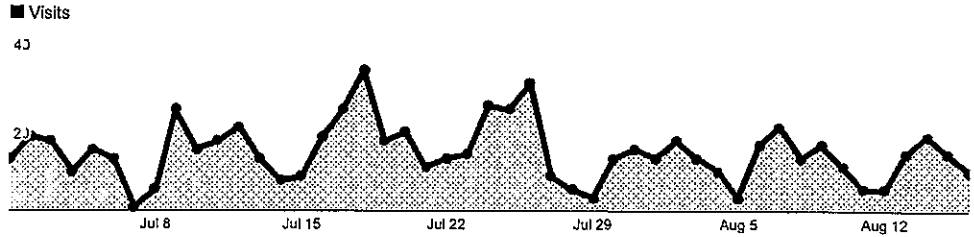

Jul 1, 2012-Aug 16, 2012

Visitors Overview

- Audience
- Overview
- Demographics
- Behavior
- Technology
- Mobile
- Custom
- Visitors Flow
- Advertising
- Traffic Sources
- Content
- Conversions

% of visits: 100.00%

Overview

Visits vs. Select a metric

Hourly Day Week Month

452 people visited this site

Visits: 629

Unique Visitors: 452

Pageviews: 2,070

Pages / Visit: 3.29